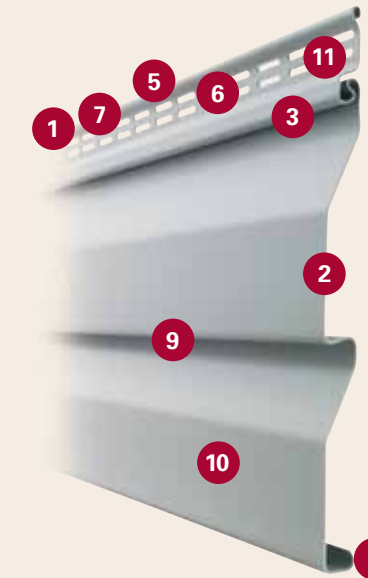

7. PATENTED NAILING HEM — a unique heavy duty nailing hem featuring a built-in hammer stop and staple guide permits the fastest, most fool-proof installation of any siding panel on the market.

8. TWO DISTINCTIVE PROFILES — Double 4" Horizontal and Double 5" Dutchlap.

9. DEEP SHADOW LINES — 3/4" panel protection improves the appearance of **Sagebrush** on the wall, providing deep, attractive shadow lines.

10. LIGHT BRUSHED FINISH — a natural, brushed finish provides the look of freshly painted wood, without the maintenance.

11. STAPLE GUIDE — helps installer keep the stapler parallel so that staples are driven straight. Makes stapling applications faster, and reduces the chance for bad installations by inhibiting staples from being driven too tightly.